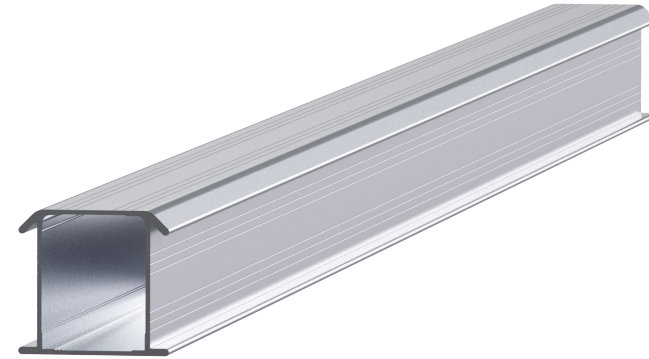

ESDEC

INNOVATIVE MOUNTING SYSTEMS

CLICKFIT EVO STANDING SEAM ROOF

RELIABLE AND QUICK INSTALLATION
ON PITCHED ROOFS

3 CLAMPS FOR 4 TYPES OF STANDING SEAM ROOFS

DOUBLE-FOLDED
SEAM CLAMP 9MM

SINGLE-FOLDED
SEAM CLAMP 14MM

ROUND SEAM CLAMP

DOUBLE-FOLDED SEAM

SINGLE-FOLDED & SNAP SEAMS

ROUND SEAM

CLICKFIT EVO STANDING SEAM ROOF COMPONENTS

ClickFit EVO Round
Seam Clamp 23mm
1008031

ClickFit EVO Double-
folded Seam Clamp
9mm
1008033

ClickFit EVO Single
Folded Seam Clamp
14mm
1008035

Mounting rail

Univeral module
clamp

End cap

CLICKFIT EVO STANDING SEAM ROOF: QUICK & EASY

- Suitable for single or double folded, snap and rounded seams
- Fully pre-assembled clamp
- Only 4 components on the roof
- Only one tool needed
- Quicker installation: 40% faster installation

CLICKFIT EVO STANDING SEAM ROOF

PRE-ASSEMBLED SEAM CLAMP

CLICKFIT EVO STANDING SEAM ROOF

**100% WATERPROOF
THE ROOF REMAINS INTACT**

**FOR BOTH PORTRAIT AND
LANDSCAPE ORIENTATION**

CLICKFIT EVO STANDING SEAM ROOF