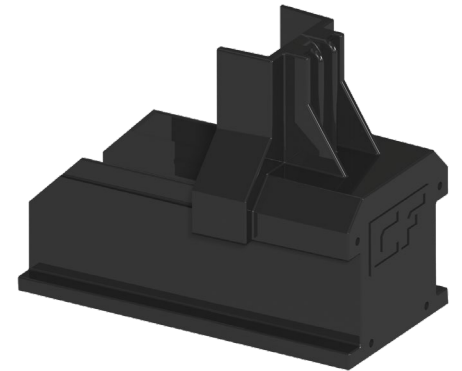

ESDEC

INNOVATIVE MOUNTING SYSTEMS

CLICKFIT EVO STANDING SEAM ROOF

RELIABLE AND QUICK INSTALLATION
ON PITCHED ROOFS

3 CLAMPS FOR 4 TYPES OF STANDING SEAM ROOFS

DOUBLE-FOLDED
SEAM CLAMP 9MM

SINGLE-FOLDED
SEAM CLAMP 14MM

ROUND SEAM CLAMP

DOUBLE-FOLDED SEAM

SINGLE-FOLDED & SNAP SEAMS

ROUND SEAM

CLICKFIT EVO STANDING SEAM ROOF COMPONENTS

ClickFit EVO Round
Seam Clamp 23mm
1008031

ClickFit EVO Double-
folded Seam Clamp
9mm
1008033

ClickFit EVO Single
Folded Seam Clamp
14mm
1008035

Mounting rail

Univeral module
clamp

End cap

CLICKFIT EVO STANDING SEAM ROOF: QUICK & EASY

- Suitable for single or double folded, snap and rounded seams
- Fully pre-assembled clamp
- Only 4 components on the roof
- Only one tool needed
- Quicker installation: 40% faster installation

OPTIMIZER READY

STRONG MOUNTING RAIL
MAKES IT POSSIBLE TO SKIP SEAMS

ONLY 1 TOOL NEEDED

SUITABLE FOR SMALL
AND LARGE PROJECTS

- Produced in The Netherlands and Germany
- 100% guaranteed delivery
- Subject to extensive testing according to the latest standards
- We work together with international knowledge and test institutes:
 - KIWA
 - UL
 - Intertek
 - VDE
 - BDA Agreement