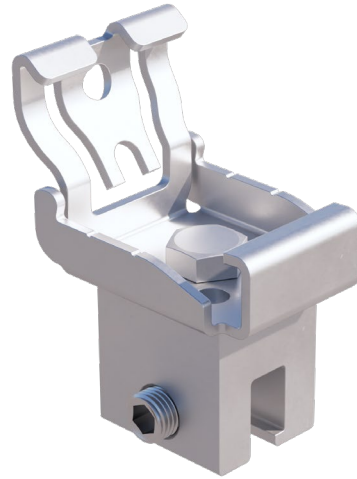

ESDEC

INNOVATIVE MOUNTING SYSTEMS

CLICKFIT EVO STANDING SEAM ROOF

RELIABLE AND QUICK INSTALLATION
ON PITCHED ROOFS

3 CLAMPS FOR 4 TYPES OF STANDING SEAM ROOFS

DOUBLE-FOLDED
SEAM CLAMP 9MM

SINGLE-FOLDED
SEAM CLAMP 14MM

ROUND SEAM CLAMP

DOUBLE-FOLDED SEAM

SINGLE-FOLDED & SNAP SEAMS

ROUND SEAM

CLICKFIT EVO STANDING SEAM ROOF COMPONENTS

ClickFit EVO Round
Seam Clamp 23mm
1008031

ClickFit EVO Double-
folded Seam Clamp
9mm
1008033

ClickFit EVO Single
Folded Seam Clamp
14mm
1008035

Mounting rail

Univeral module
clamp

End cap

CLICKFIT EVO STANDING SEAM ROOF: QUICK & EASY

- Suitable for single or double folded, snap and rounded seams
- Fully pre-assembled clamp
- Only 4 components on the roof
- Only one tool needed
- Quicker installation: 40% faster installation

OPTIMIZER READY

STRONG MOUNTING RAIL
MAKES IT POSSIBLE TO SKIP SEAMS

ONLY 1 TOOL NEEDED

SUITABLE FOR SMALL
AND LARGE PROJECTS

- Produced in The Netherlands and Germany
- 100% guaranteed delivery
- Subject to extensive testing according to the latest standards
- We work together with international knowledge and test institutes:
 - KIWA
 - UL
 - Intertek
 - VDE
 - BDA Agreement