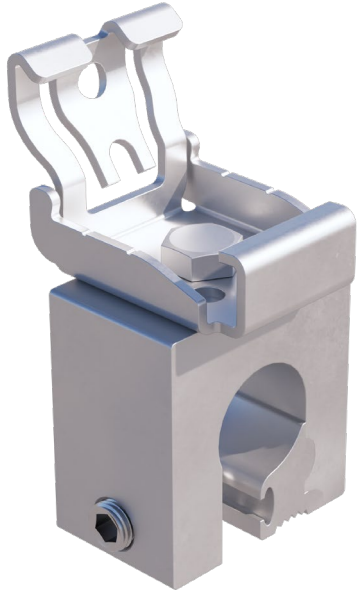

ESDEC

INNOVATIVE MOUNTING SYSTEMS

CLICKFIT EVO STANDING SEAM ROOF

RELIABLE AND QUICK INSTALLATION
ON PITCHED ROOFS

3 CLAMPS FOR 4 TYPES OF STANDING SEAM ROOFS

DOUBLE-FOLDED
SEAM CLAMP 9MM

SINGLE-FOLDED
SEAM CLAMP 14MM

ROUND SEAM CLAMP

DOUBLE-FOLDED SEAM

SINGLE-FOLDED & SNAP SEAMS

ROUND SEAM

CLICKFIT EVO STANDING SEAM ROOF COMPONENTS

ClickFit EVO Round
Seam Clamp 23mm
1008031

ClickFit EVO Double-
folded Seam Clamp
9mm
1008033

ClickFit EVO Single
Folded Seam Clamp
14mm
1008035

Mounting rail

Univeral module
clamp

End cap

CLICKFIT EVO STANDING SEAM ROOF: QUICK & EASY

- Suitable for single or double folded, snap and rounded seams
- Fully pre-assembled clamp
- Only 4 components on the roof
- Only one tool needed
- Quicker installation: 40% faster installation

CLICKFIT EVO STANDING SEAM ROOF

PRE-ASSEMBLED SEAM CLAMP

CLICKFIT EVO STANDING SEAM ROOF

**100% WATERPROOF
THE ROOF REMAINS INTACT**

**FOR BOTH PORTRAIT AND
LANDSCAPE ORIENTATION**

CLICKFIT EVO STANDING SEAM ROOF