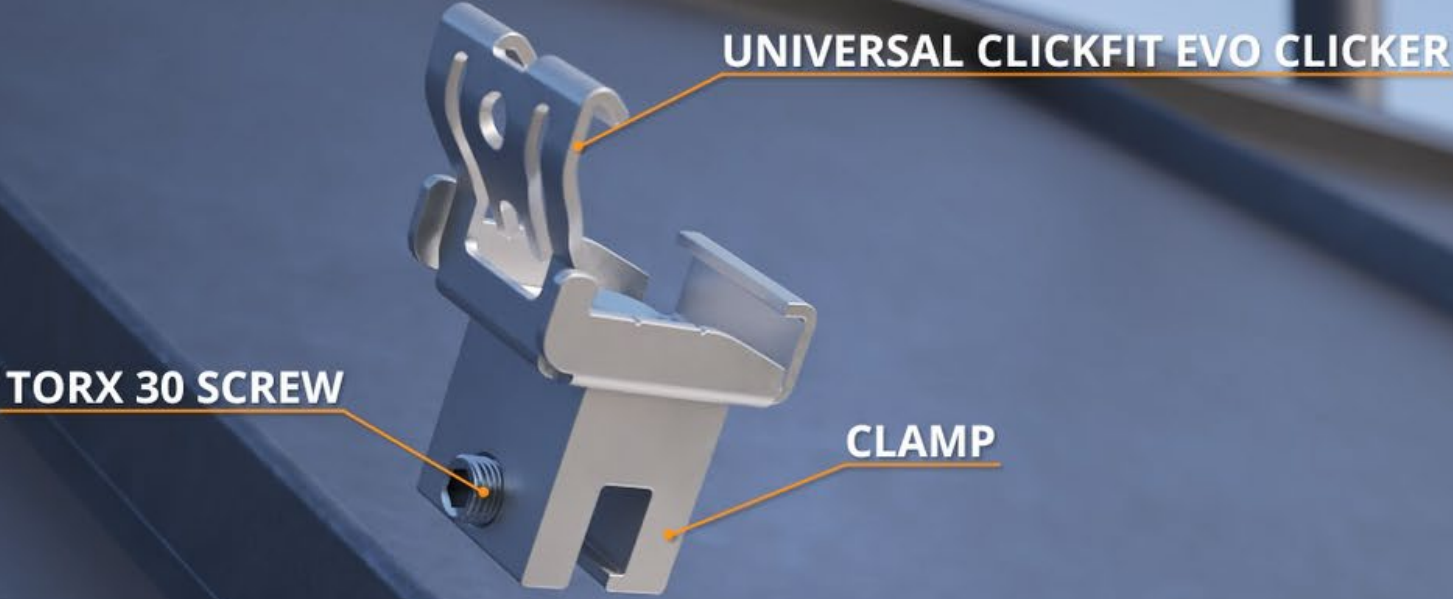

ROUND SEAM CLAMP

DOUBLE-FOLDED SEAM

SINGLE-FOLDED & SNAP SEAMS

ROUND SEAM

CLICKFIT EVO STANDING SEAM ROOF COMPONENTS

ClickFit EVO Round
Seam Clamp 23mm
1008031

ClickFit EVO Double-
folded Seam Clamp
9mm
1008033

ClickFit EVO Single
Folded Seam Clamp
14mm
1008035

Mounting rail

Univeral module
clamp

End cap

CLICKFIT EVO STANDING SEAM ROOF: QUICK & EASY

- Suitable for single or double folded, snap and rounded seams
- Fully pre-assembled clamp
- Only 4 components on the roof
- Only one tool needed
- Quicker installation: 40% faster installation

CLICKFIT EVO STANDING SEAM ROOF

PRE-ASSEMBLED SEAM CLAMP

CLICKFIT EVO STANDING SEAM ROOF

**100% WATERPROOF
THE ROOF REMAINS INTACT**

**FOR BOTH PORTRAIT AND
LANDSCAPE ORIENTATION**

CLICKFIT EVO STANDING SEAM ROOF

OPTIMIZER READY

STRONG MOUNTING RAIL
MAKES IT POSSIBLE TO SKIP SEAMS

ONLY 1 TOOL NEEDED

SUITABLE FOR SMALL
AND LARGE PROJECTS

- Produced in The Netherlands and Germany
- 100% guaranteed delivery
- Subject to extensive testing according to the latest standards
- We work together with international knowledge and test institutes:
 - KIWA
 - UL
 - Intertek
 - VDE
 - BDA Agreement