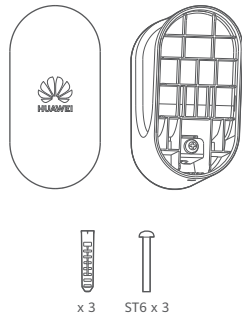

Smart Charger Cable Holder

Packing List

01

02

03

Installation →

01

02

03

04

⊕ M4
1.1-1.3 N·m

05

06

Front Panel Removal

Copyright © Huawei Digital Power Technologies Co., Ltd. 2022. All rights reserved.

Huawei Digital Power Technologies Co., Ltd